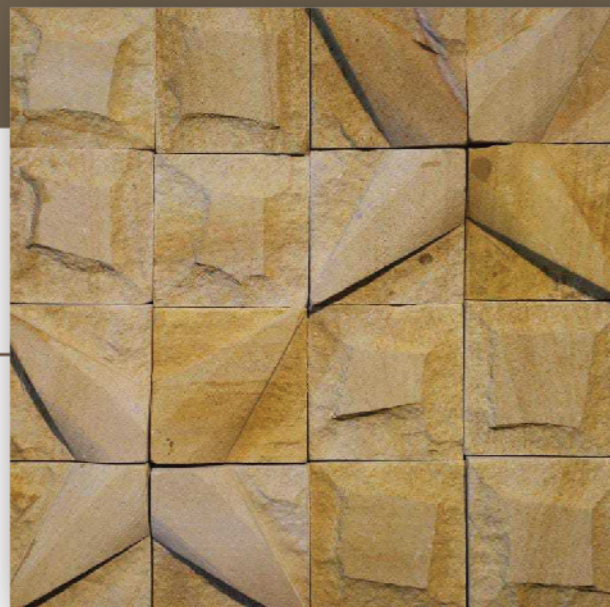

## TEAK STAR DYE MOSAIC

---

These beautiful tiles are the perfect way to bring a touch of nature and elegance into any room.