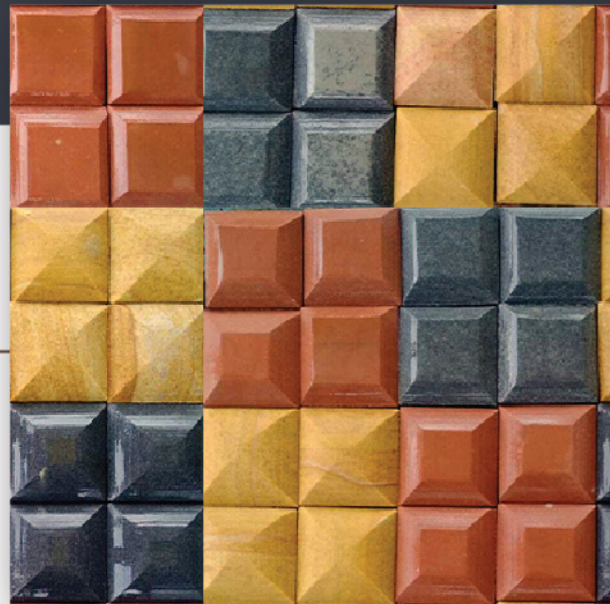

# MINT DYE STAR MOSAIC

With their intricate, organic patterns and eye-catching textures, these tiles will bring a unique and captivating look to any wall.

## Wall Cladding

Boundary Walls, Garden Walls, Porch Wall, Interior Wall  
Design Concepts, Front Elevation, Patio Wall Ideas,  
Outdoor Wall.

Unique Pattern

## COLORFUL MOSAIC

These beautiful tiles are the perfect way to bring a touch of nature and elegance into any room.